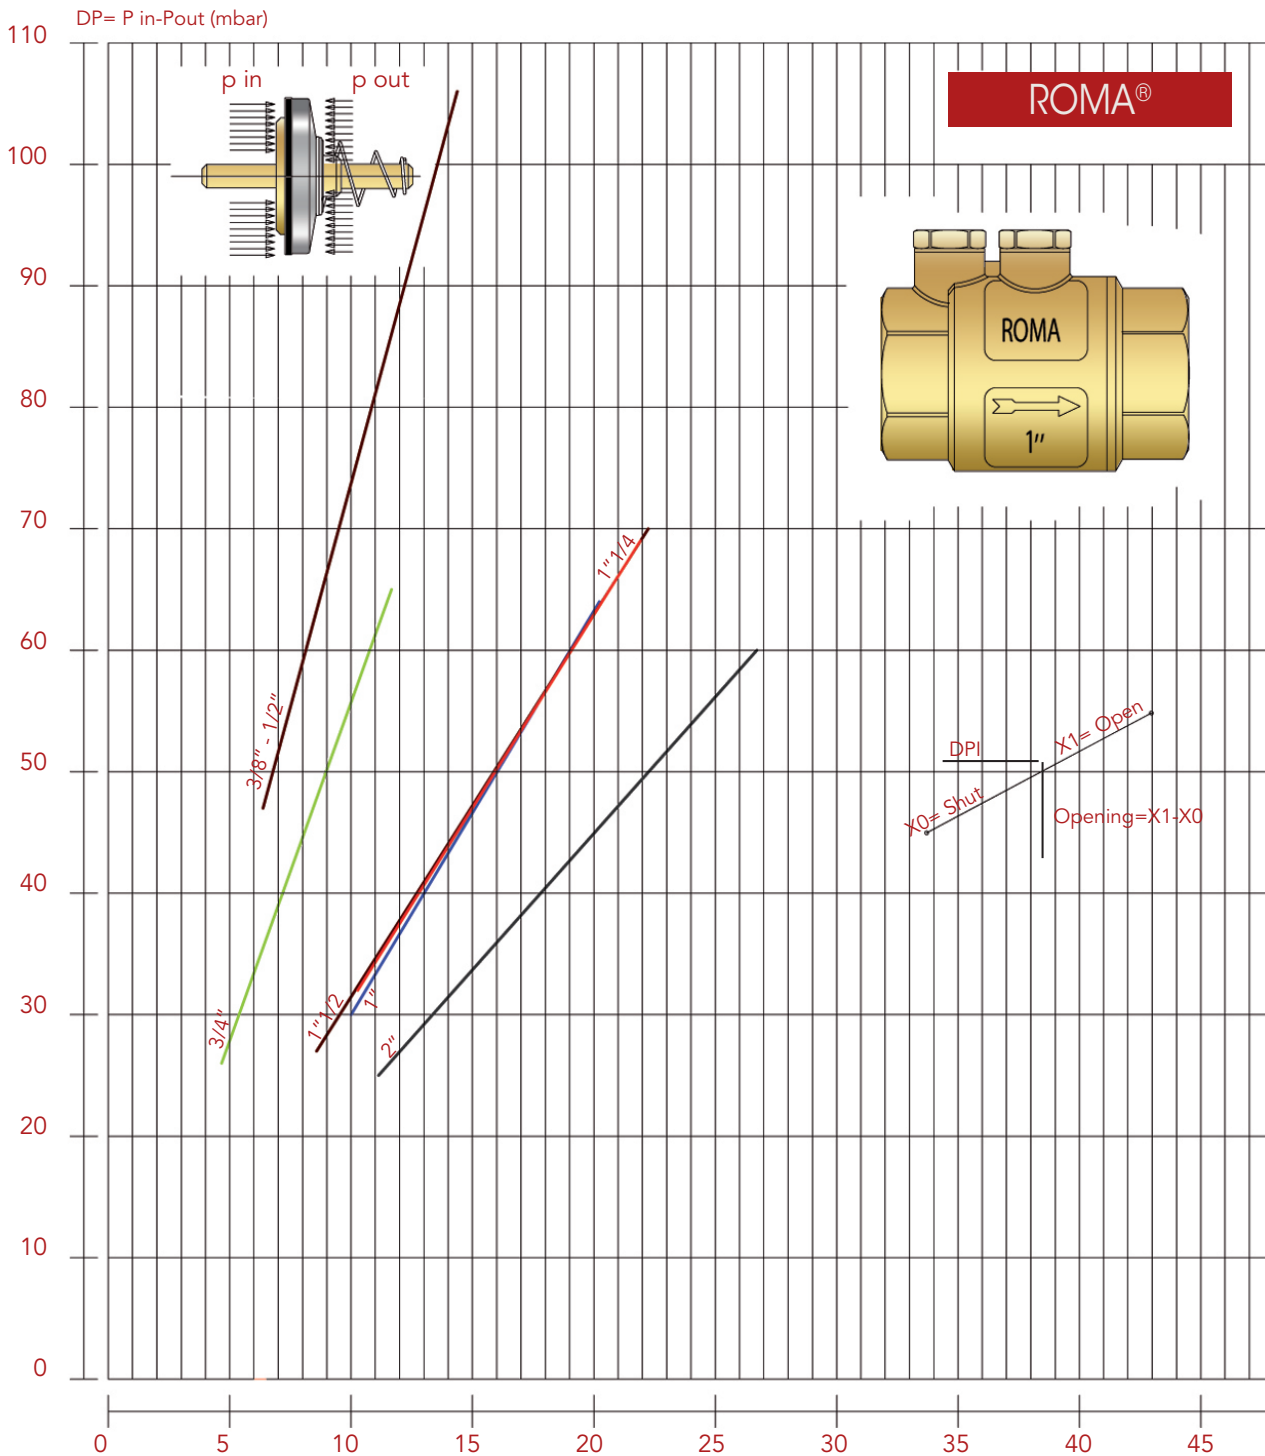

# DIAGRAM MINIMUM PRESSURE TO GET THE VALVES OPENING

Art: 104

ROMA®